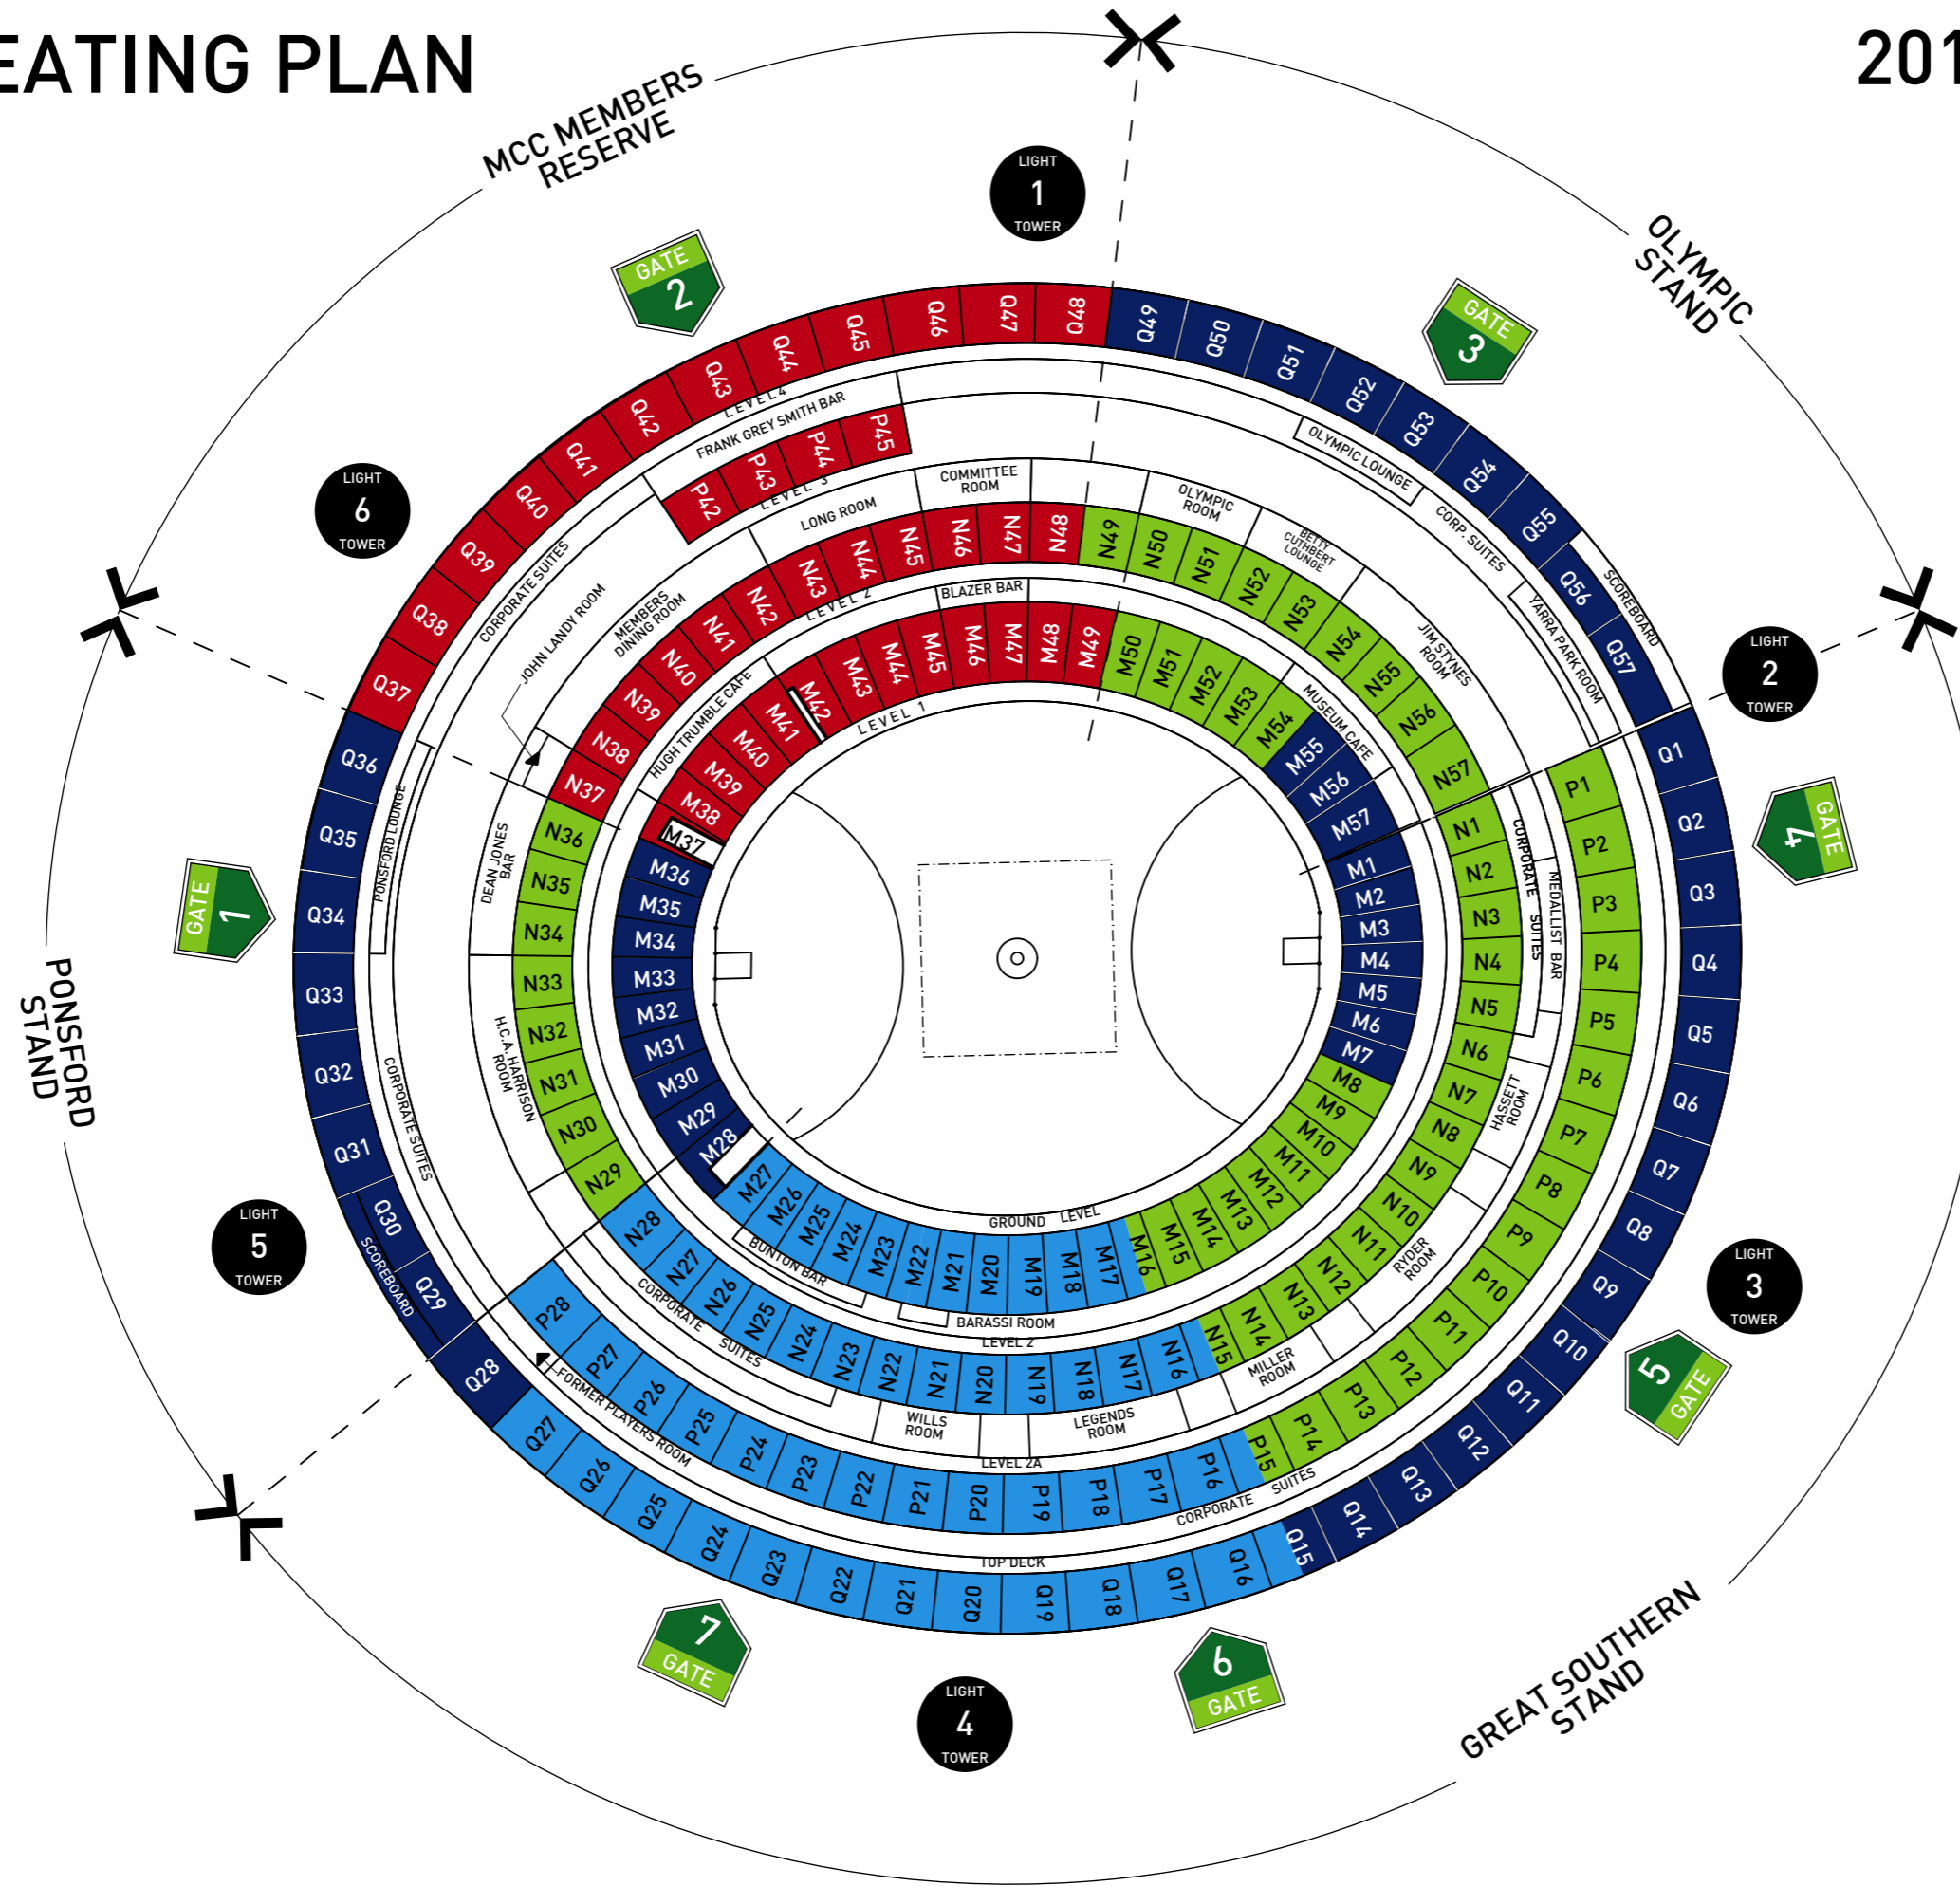

SEATING PLAN

2012 AFL HOME AND AWAY SEASON

LEGEND

- MCC MEMBERS RESERVE
- AFL MEMBERS RESERVE
- PREMIUM RESERVE SEATING
- STANDARD RESERVE SEATING